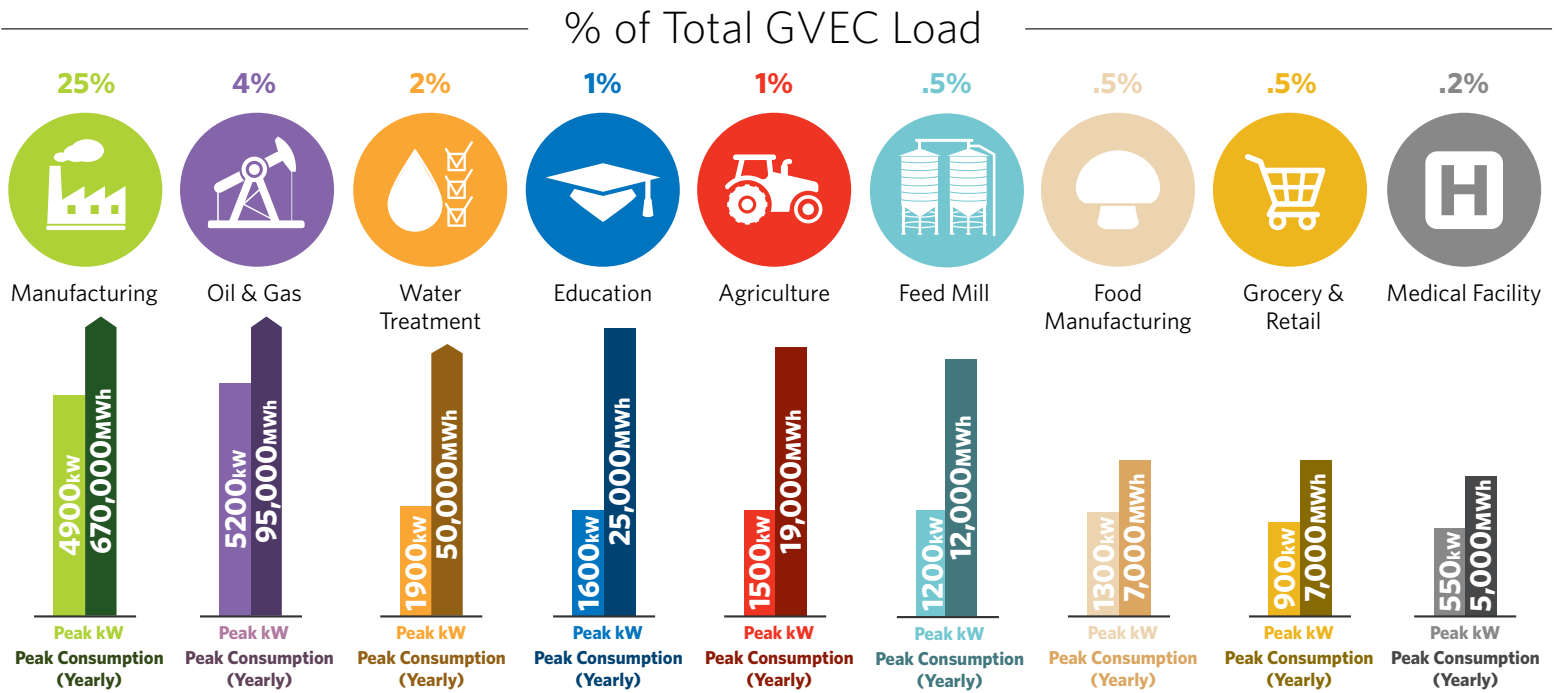

### Equipped to Meet Your Needs

As one of the largest and most progressive distribution cooperatives in Texas, the Guadalupe Valley Electric Cooperative (GVEC) delivers reliable electricity to over 85,000 consumers and state-of-the-art Fiber internet technology to nearly 13,000 customers daily. Centrally located between Austin, San Antonio and Houston, commercial and industrial businesses make up over a quarter of GVEC's total electric load. With experience in a diverse mix of industries, including a strong manufacturing base, GVEC is fully equipped to meet the serious needs of your company. Our South Central Texas region offers prime commercial real estate, an available workforce and resources to help you join the host of industry leaders who call the Guadalupe Valley home. Let's connect!

# Key Accounts Load Analysis